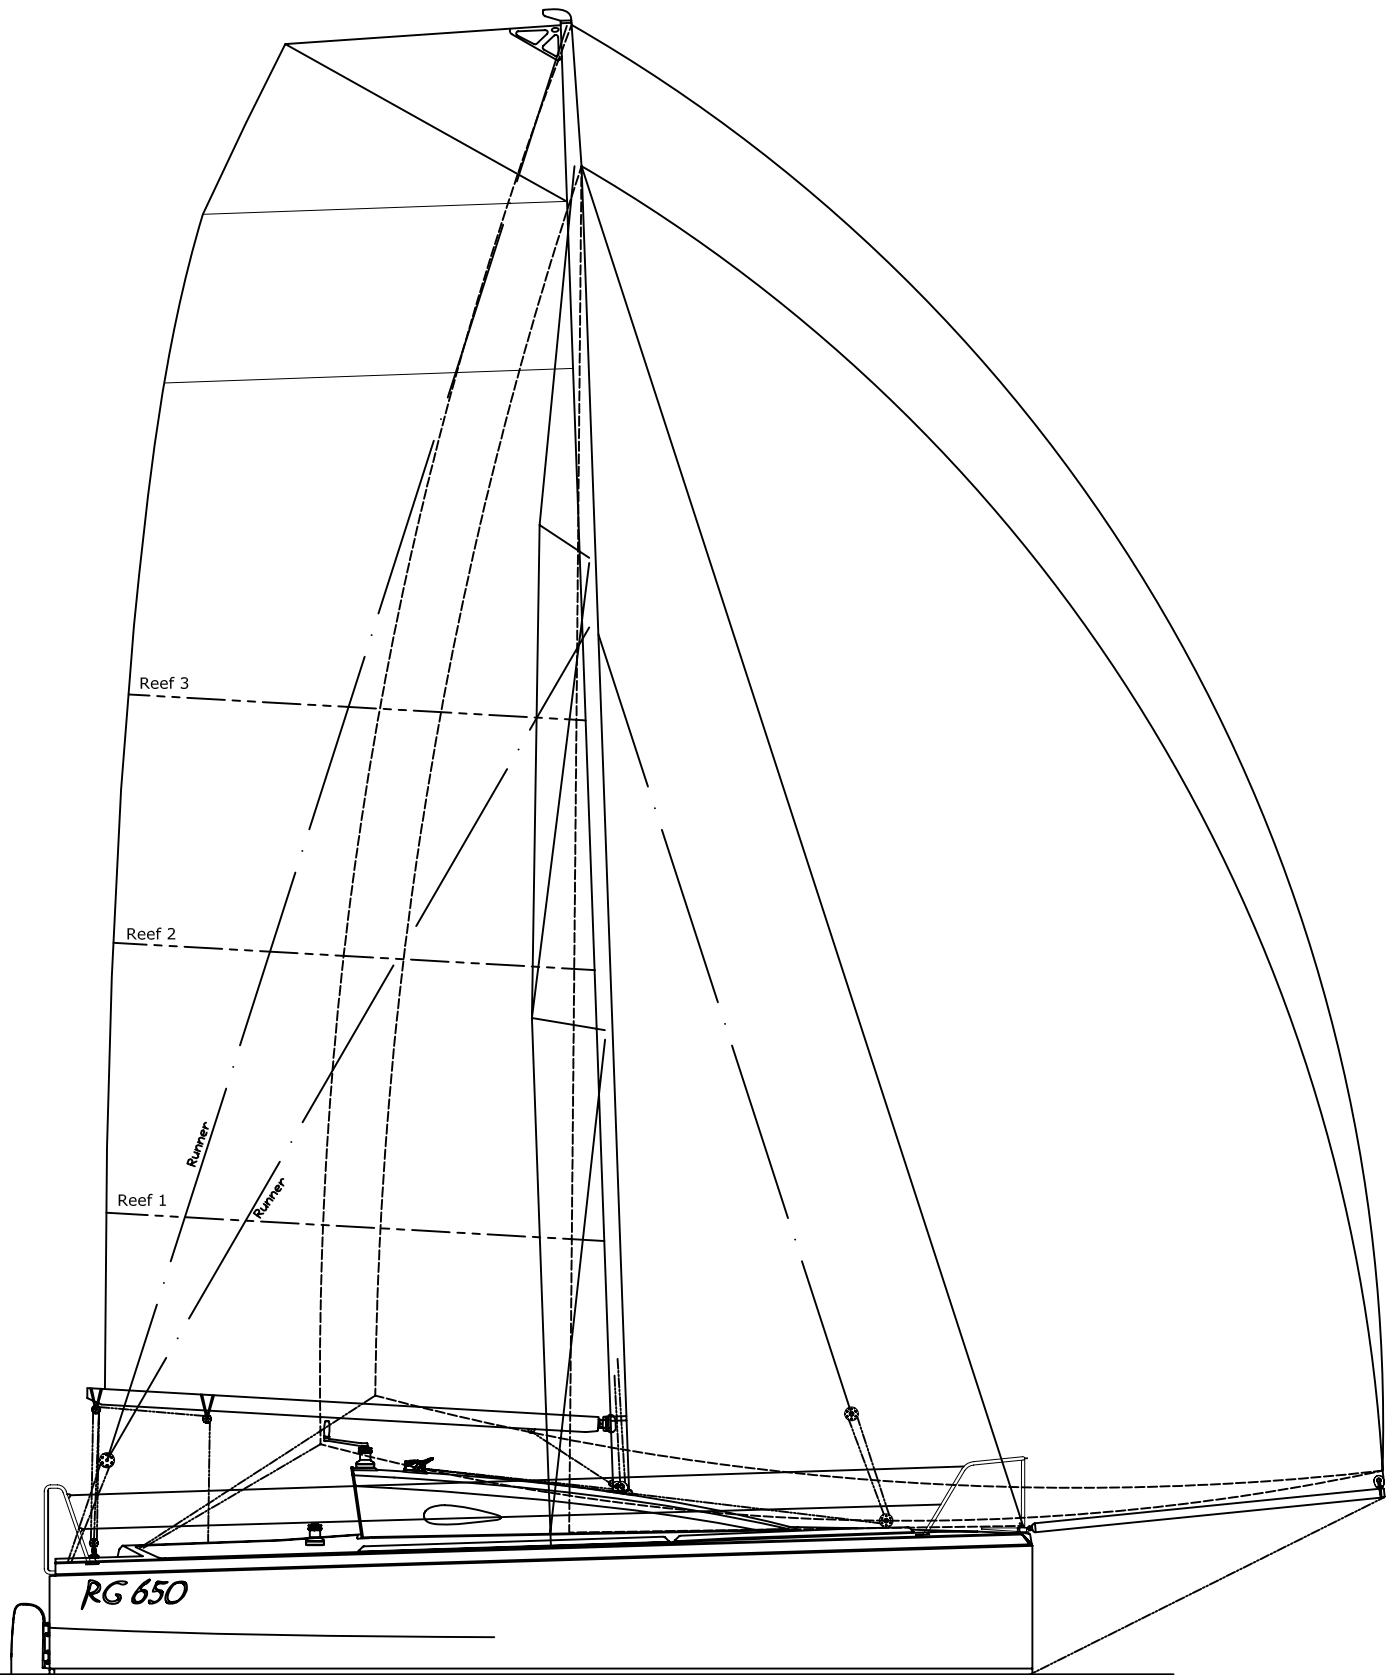

# RG 650

MAIN DATA	
LOA:	6.50m
Bmax:	3.00m
Draft:	1.60m
Displacement:	940kg
SAIL DATA	
Main Area:	27.0 m2
Jib Area:	14.2 m2
A2:	84.0 m2
A1:	55.0 m2
SA total:	41.2 m2

Last Updated :

 <small>e-mail: info@gyachtdesign.com</small> <small>This drawing is protected by law. Unauthorized copying, partial or complete, is prohibited without previous agreement.</small>	<b>Sail Plan</b>	
	Owner:	G Yacht Design
	Title:	XXXXXXXXXXXXXXXXXXXX
	Date:	18/02/2010
File Name:	RG650-RGG-01-03	Page: --
Designer:	Nicolas Goldenberg	Checked by: