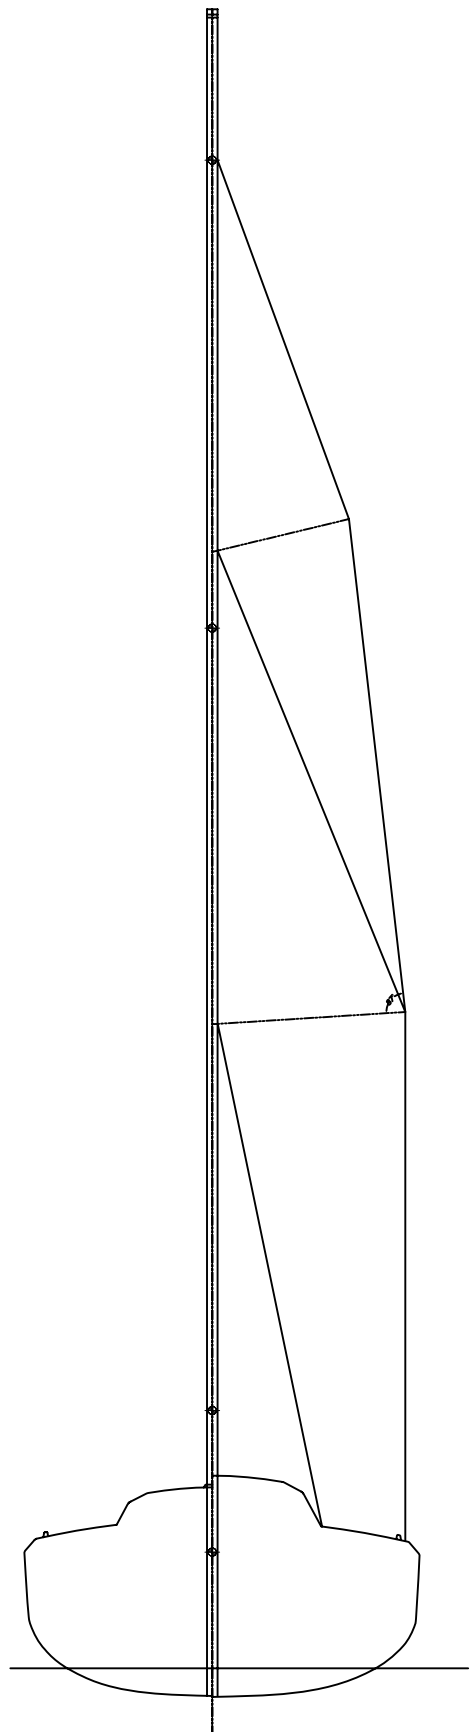

# RG 650

MAIN DATA	
LOA:	6.50m
Bmax:	3.00m
Draft:	1.60m
Displacement:	940kg
SAIL DATA	
Main Area:	27.0 m2
Jib Area:	14.2 m2
A2:	84.0 m2
A1:	55.0 m2
SA total:	41.2 m2

Last Updated :

 <small>e-mail: info@gyachtdesign.com</small> <small>This drawing is protected by law. Unauthorized copying, partial or complete, is prohibited without previous agreement.</small>	<b>Sail Plan</b>	
	Owner:	G Yacht Design
	Title:	XXXXXXXXXXXXXXXXXXXX
	Date:	18/02/2010
File Name:	RG650-RGG-01-03	Page: --
Designer:	Nicolas Goldenberg	Checked by: