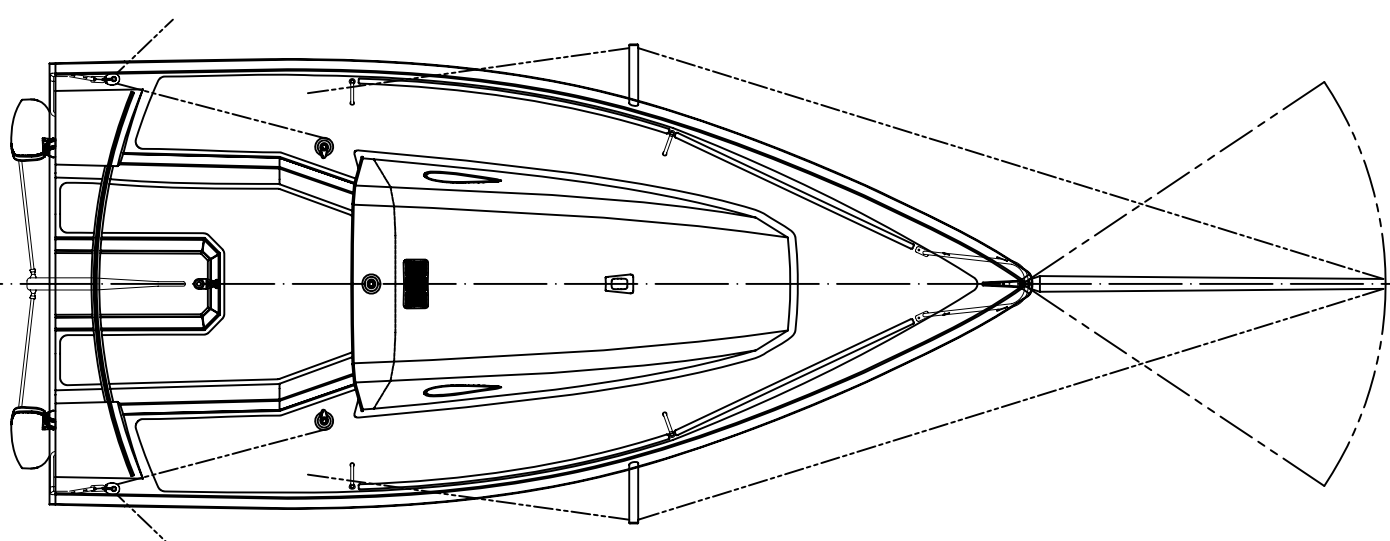

# RG 650

MAIN DATA	
LOA:	6.50m
Bmax:	3.00m
Draft:	1.60m
Displacement:	940kg
SAIL DATA	
Main Area:	27.0 m2
Jib Area:	14.2 m2
A2:	84.0 m2
A1:	55.0 m2
SA total:	41.2 m2

Last Updated :

 <small>e-mail: info@gyachtdesign.com</small> <small>This drawing is protected by law. Unauthorized copying, partial or complete, is prohibited without previous agreement.</small>	<b>Sail Plan</b>	
	Owner:	G Yacht Design
	Title:	XXXXXXXXXXXXXXXXXXXX
	Date:	18/02/2010
File Name:	RG650-RGG-01-03	Page: --
Designer:	Nicolas Goldenberg	Checked by: